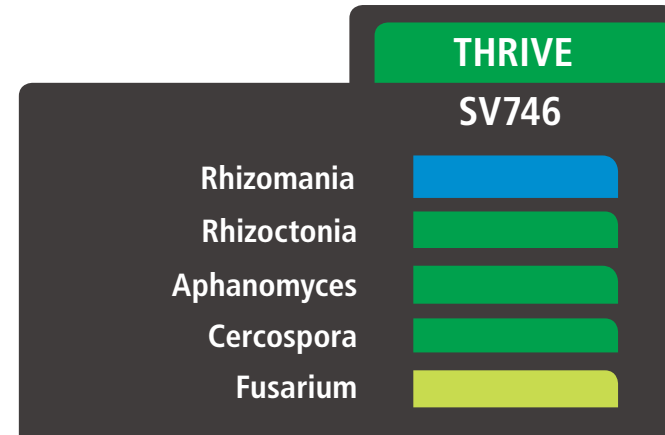

2017 SESVanderHave Sugarbeet Varieties

A NEW LEAF.

**for Minn-Dak Farmers
Cooperative Growers**

THRIVE
SERIES

*All around balance that
can thrive anywhere*

SV746

- Good Aph product for Minn-Dak
- Balanced hybrid which prefers cleaner soil
- Average Sugar/Ton, responds well to less Nitrogen
- Slightly above average for Cercospora, so use good disease management

High Level of Tolerance

Moderately Tolerant

Low Tolerance

Source: 2016 MDFC OVT Trials Aphanomyces, Cercospora, Fusarium, Rhizoctonia, ratings taken from SV research trials & OVT ratings. Ratings are made based on research and observations which may or may not relate to your growing conditions.